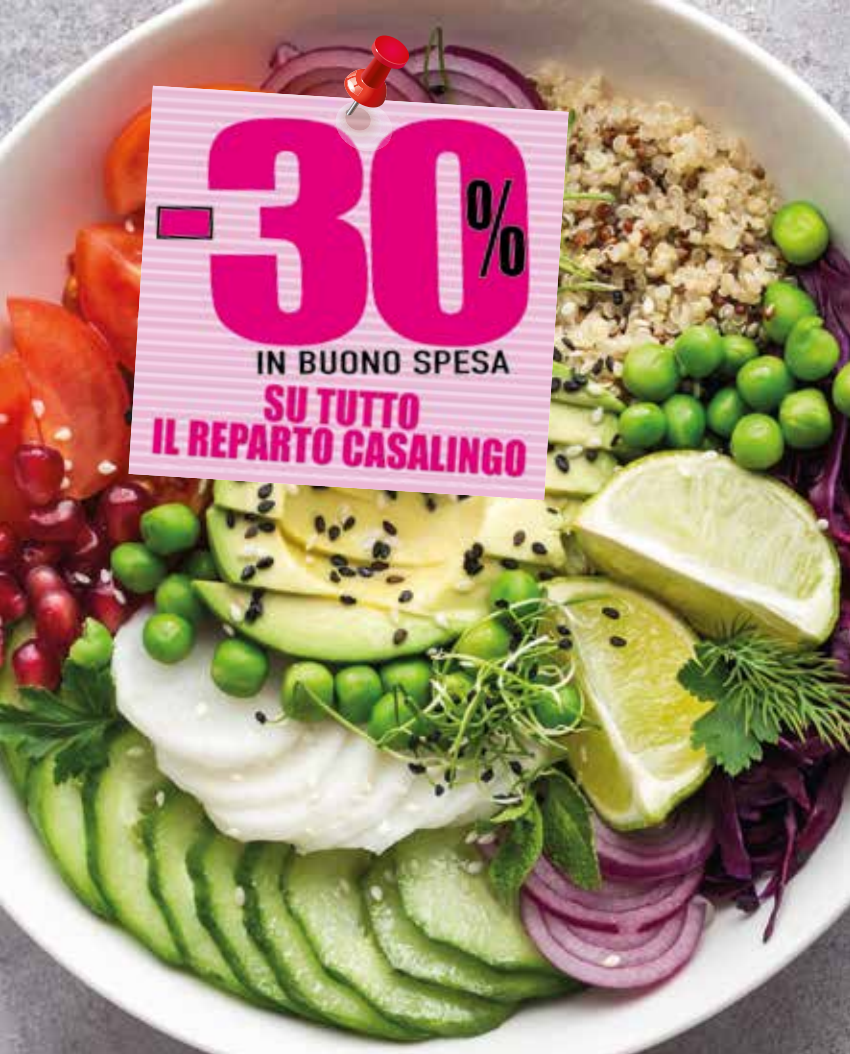

FRIGOVERRE ROTONDO
Ø cm 12 € 2,40 -20% **€ 1,90**
Ø cm 15 € 3,50 -17% **€ 2,90**

FRIGOVERRE QUADRATO
cm 10 x 10 € 2,60 -15% **€ 2,20**
cm 15 x 15 € 3,70 -21% **€ 2,90**

~~€ 2,50~~ -30%
€ 1,75

INSALATIERA PANAREA

Ø cm 21, in plastica